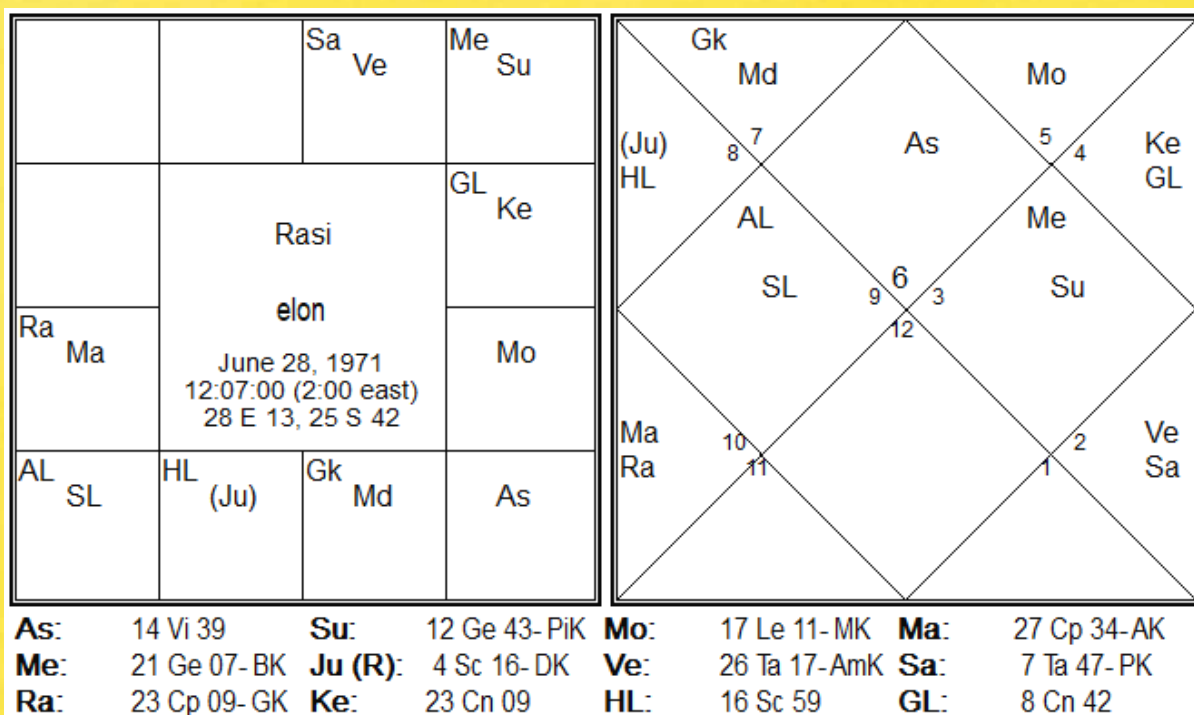

*V*idhan Pandya works as Technologist and lives in Plano, Texas, USA. He is one of the key brains behind Saptarishis Astrologer's Desk app, URPandit app and Indian Celebrity Database. He has been learning Astrology since 1999. He has good understanding of Bhrgu, Nadi, Parashari & Jaimini Astrology. He has written "Timing of Marriage through Bhrgu Astrology" and helped in "Predicting Through Nakshatras part 1 & 2" books. He can be reached at [vidhan@saptarishis.net](mailto:vidhan@saptarishis.net)

## *Elon Musk:* *Astro Portrait*

By

**Vidhan Pandya**

Photo by Debbie Rowe - Own work, CC BY-SA 4.0,

<https://commons.wikimedia.org/w/index.php?curid=86942501>

**E**lon Reeve Musk is a business magnate and investor. He is the founder, CEO and chief engineer of SpaceX; angel investor, CEO and product architect of Tesla, Inc.; founder of The Boring Company; co-founder of Neuralink and Open AI; President of the Musk Foundation; and owner and CEO of Twitter, Inc. With an estimated net worth

of around \$181 billion as of November 18, 2022, Musk is the wealthiest person in the world, according to the Bloomberg Billionaires Index and Forbes's real-time billionaires list.

As per various websites on the internet, he was born on June 28, 1971 in Pretoria, South Africa. While his birth time is not available in public record. I have taken a bold attempt to guess his birth time based on data available in the public domain. Time can be taken around 12:07 noon. Birth chart based on this (assumed) birth time.